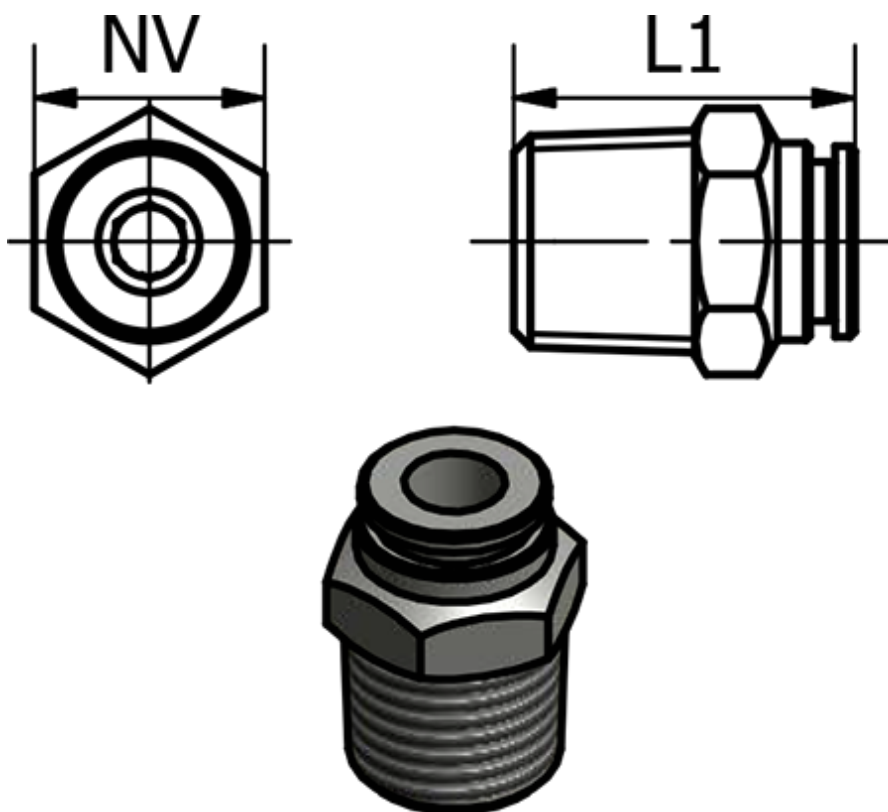

Article number: 5864503810ES

Description: Stainless steel, straight union 45.038-10 ES, Ø10 - R 3/8"  
conical thread

## Measures

--  
--  
L1 = 23.5  
NV = 17  
SW = -